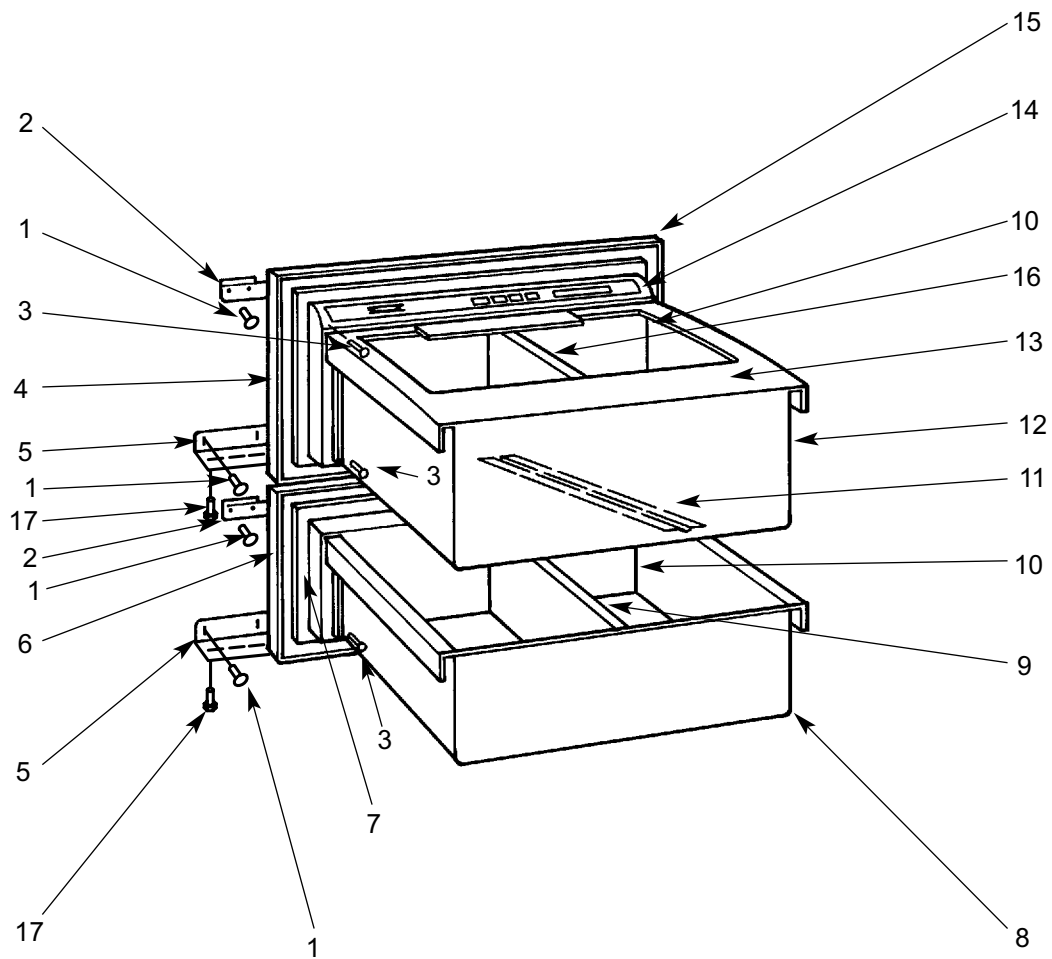

700BR DOOR VIEW