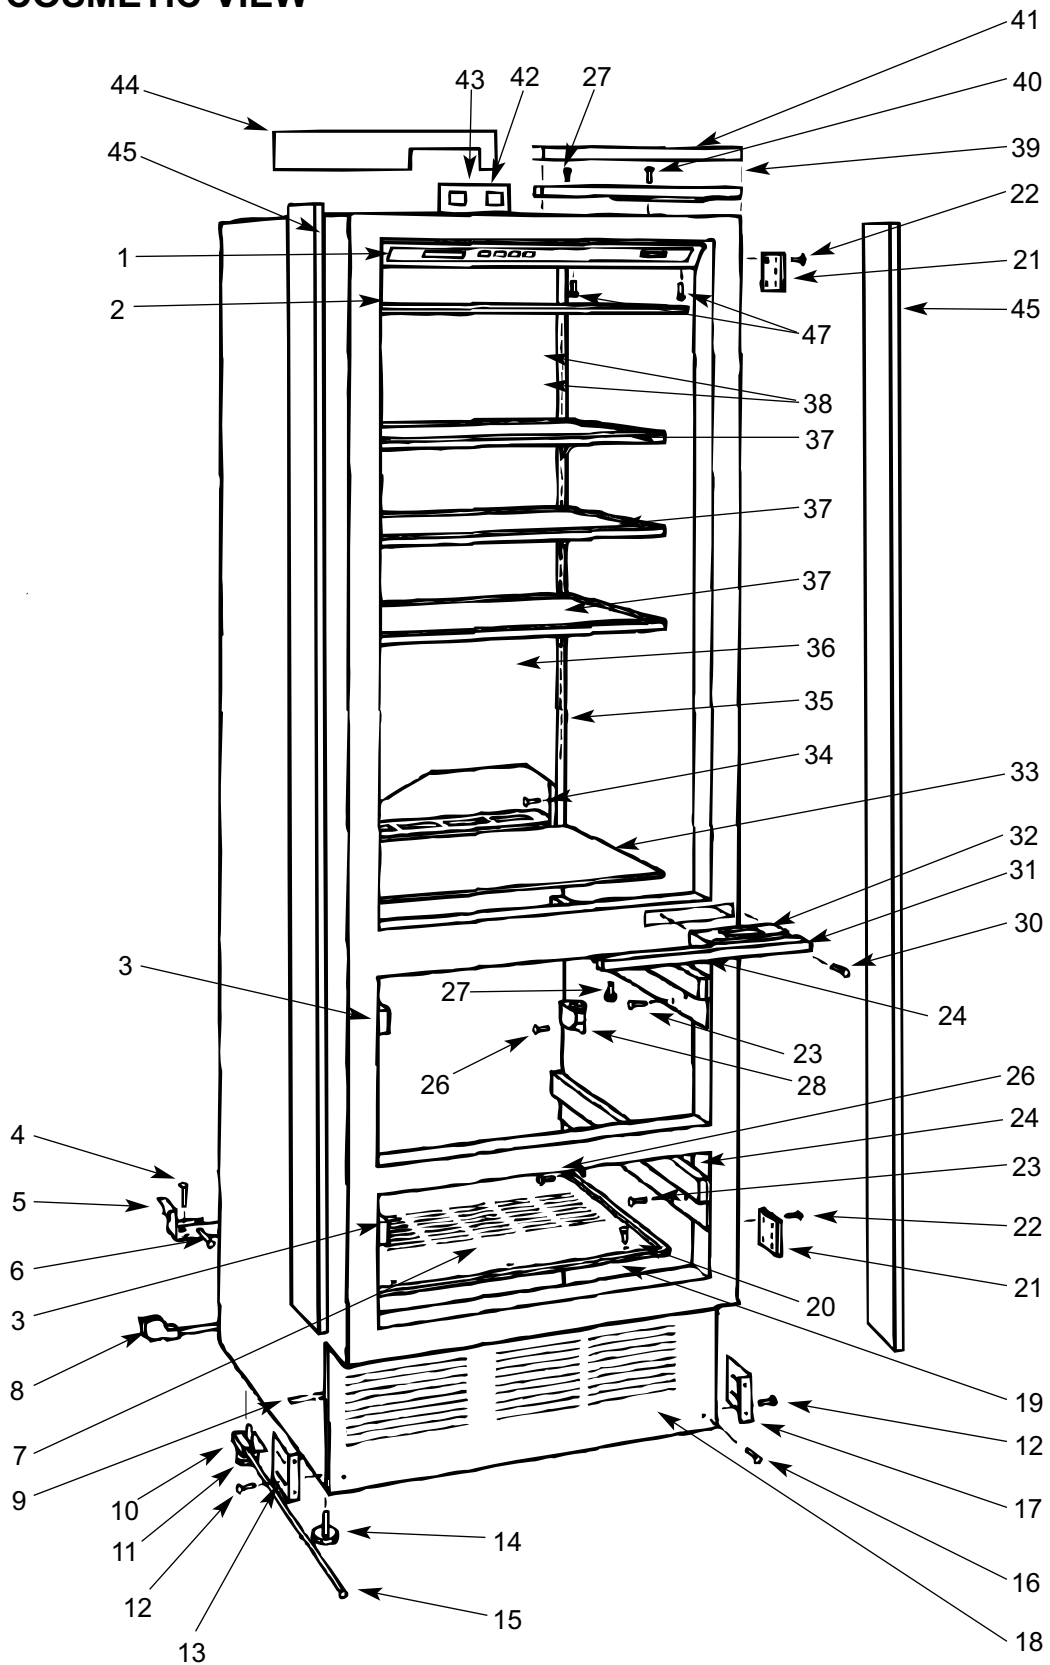

700TF/I COSMETIC VIEW

1.	4202100	Upper Control Panel Assy.	24.	3412031	Drawer Slide, Right Side
2.	4202100	Light Diffuser		1228600	Drawer Mount Extrusion
3.	3412032	Drawer Slide, Left Side	25.	4151570	Lower Air Duct Assy.
	1228600	Drawer Mount Extrusion	26.	6200110	Screw, #10-12 x 5/8 Truss Hd.
4.	6110620	Wedge Anchor, 3/8-16 x 3 3/4	27.	3110610	Screw, #10-24 x 3/4 Fl Socket
5.	0167550	Anti-Tip Bracket	28.	3541020	Drawer Closer
6.	6201190	Screw, #12 x 2 1/2 PH Pan HD	30.	6201140	Screw, #1/4-20 x 1/2 Sems
7.	0167470	Evaporator Sump Cover	31.	3541050	Hinge Cover
8.	4323540	Power Cord	32.	3541041	Lower Hinge Assy., RH
9.	4323540	Power Cord Retractor		3541042	Lower Hinge Assy., LH
10.	4202000	Leveler Assy.	33.	4181330	Lower Glass Tray
11.	3570070	Leveler Bolt, Rear	34.	6200710	Screw, #8-18 x 1/2 PH SS
12.	6200780	Screw, #10-24 x 1/2 PH Hex	35.	3601411	Shelf Ladder, Right Side
13.	0167662	Kickplate Bracket, Left Side		3601412	Shelf Ladder, Left Side
14.	3570060	Leveler Bolt, Front	36.	4151610	Upper Air Duct Assy.
15.	3421500	Leveler Rod	37.	3601390	Glass Shelf Assy.
16.	6200050	Screw, #10-12 x 1/2 Pan HD	38.	6200700	Screw, #6-20 x 5/8 PH FL HD
17.	0167661	Kickplate Bracket, RS	39.	3541031	Upper Hinge Assy., RH
18.	3530430	Kickplate		3541032	Upper Hinge Ass., LH
19.	3211491	Sump Cover Seal, RS	40.	6200780	Screw, #10-24 x 1/2 PH Hex
	3211492	Sump Cover Seal, Left Side	41.	3541050	Hinge Cover
	3211493	Sump Cover Seal, Rear	42.	0167580	Top Molding Bracket
20.	6200080	Screw, #8-15 x 1/2 Truss HD	43.	3450760	Dual Lock Fastener
21.	3421510	Bracket, Unit to Cabinet	44.	3516001	Top Molding - RH
	3421460	Bracket, Unit to Unit		3516002	Top Molding - LH
22.	6200720	Screw, #8-18 x 1/2 PH Truss HD	45.	3516010	Side Molding
23.	6201140	Screw, #1/4-20 x 1/2 Sems	---	3580170	Nameplate (not shown)

700TF/I COSMETIC VIEW