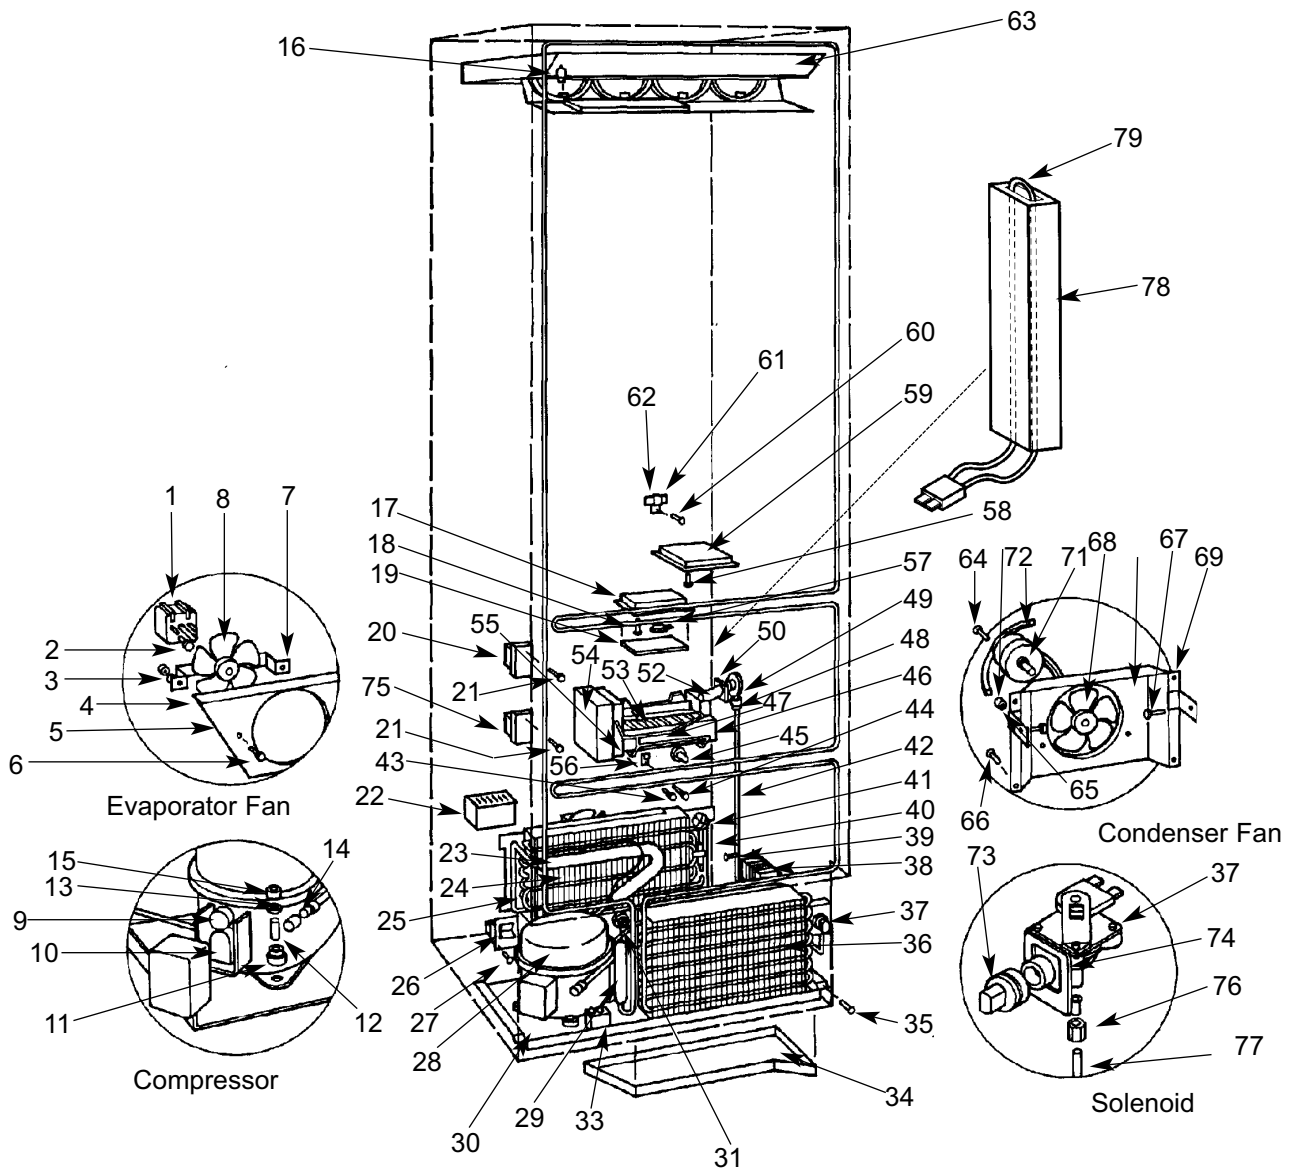

700TC// SYSTEM VIEW