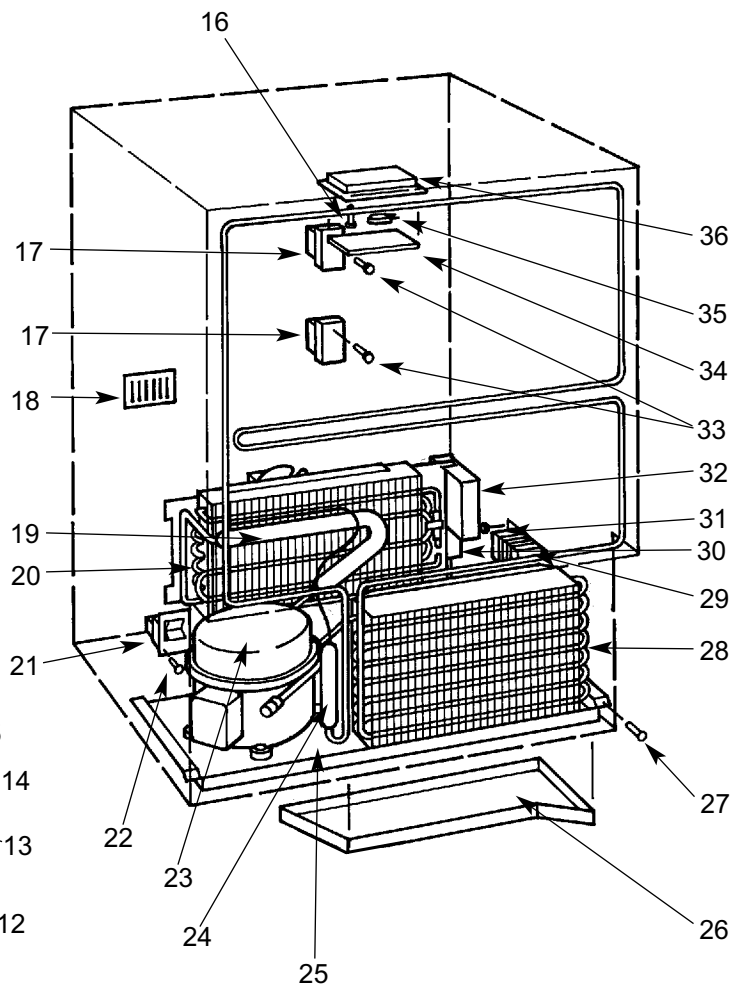

700BR SYSTEM VIEW