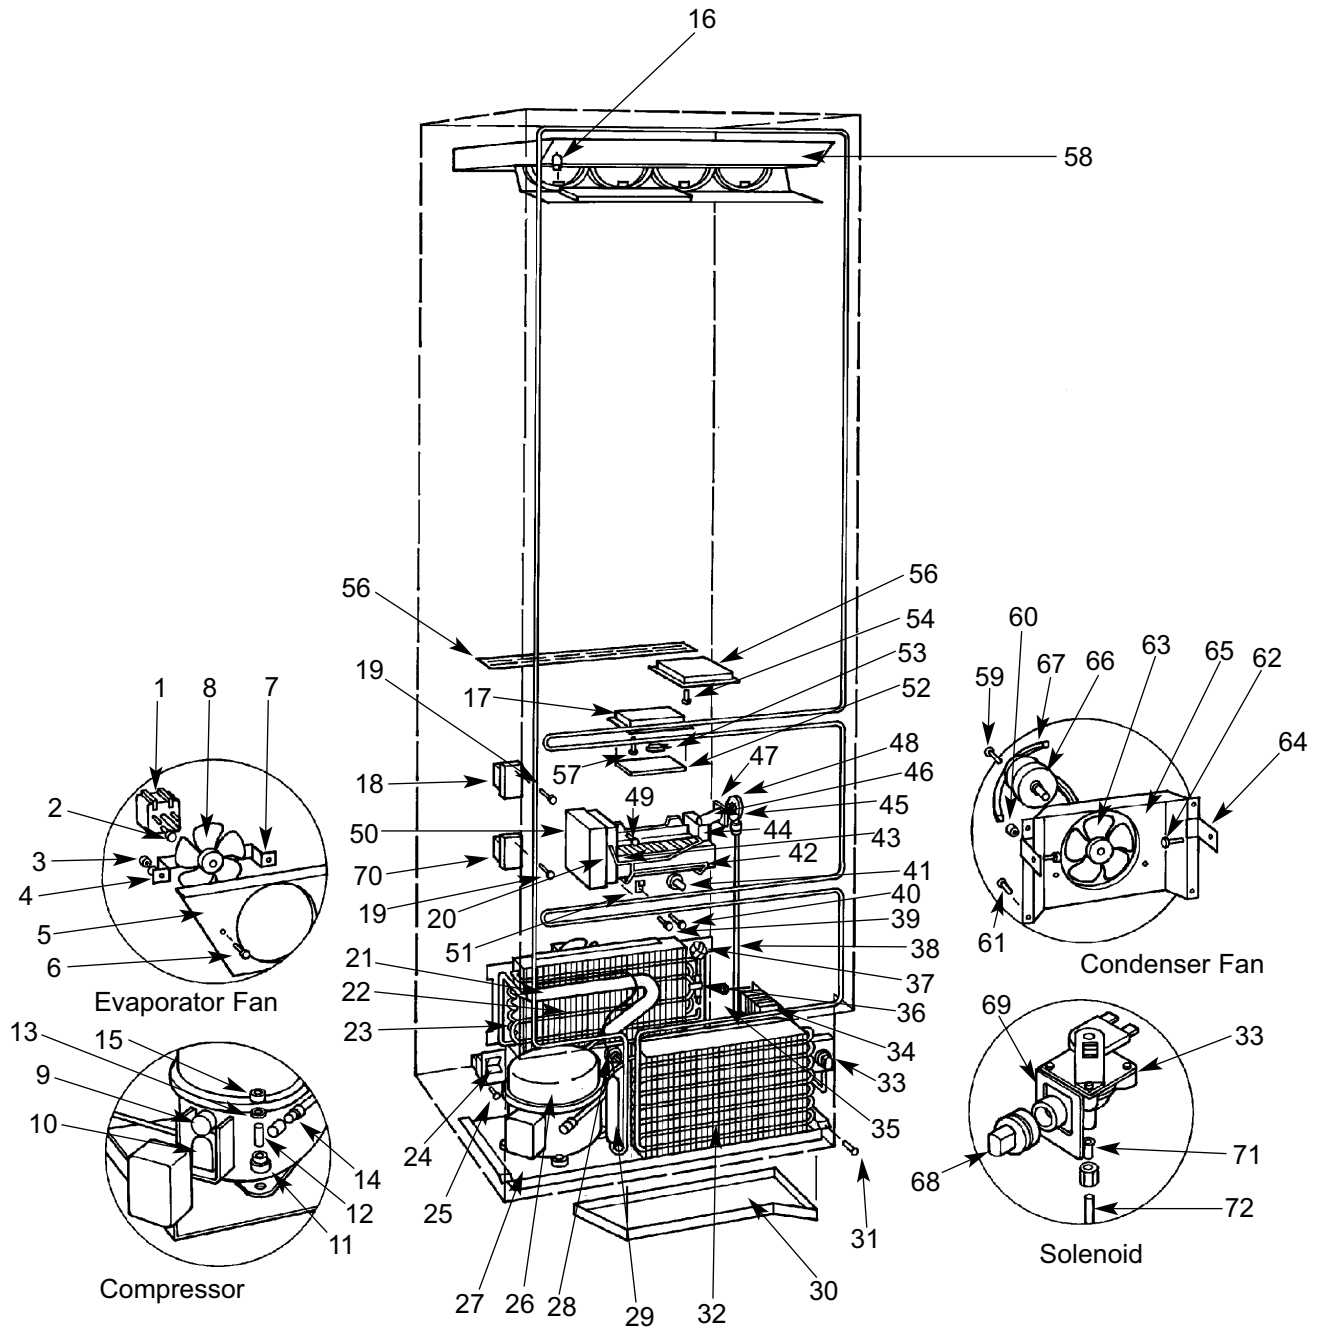

700TF/I SYSTEM VIEW

700TC/I System View