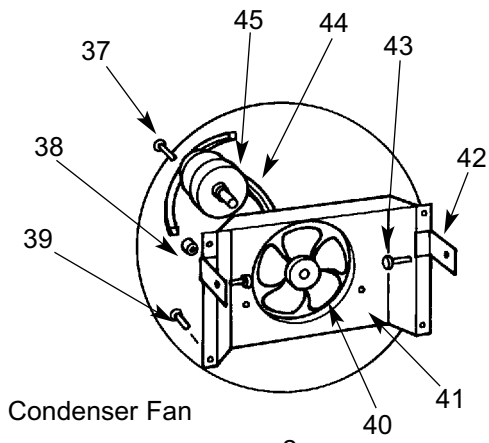

700BR SYSTEM VIEW