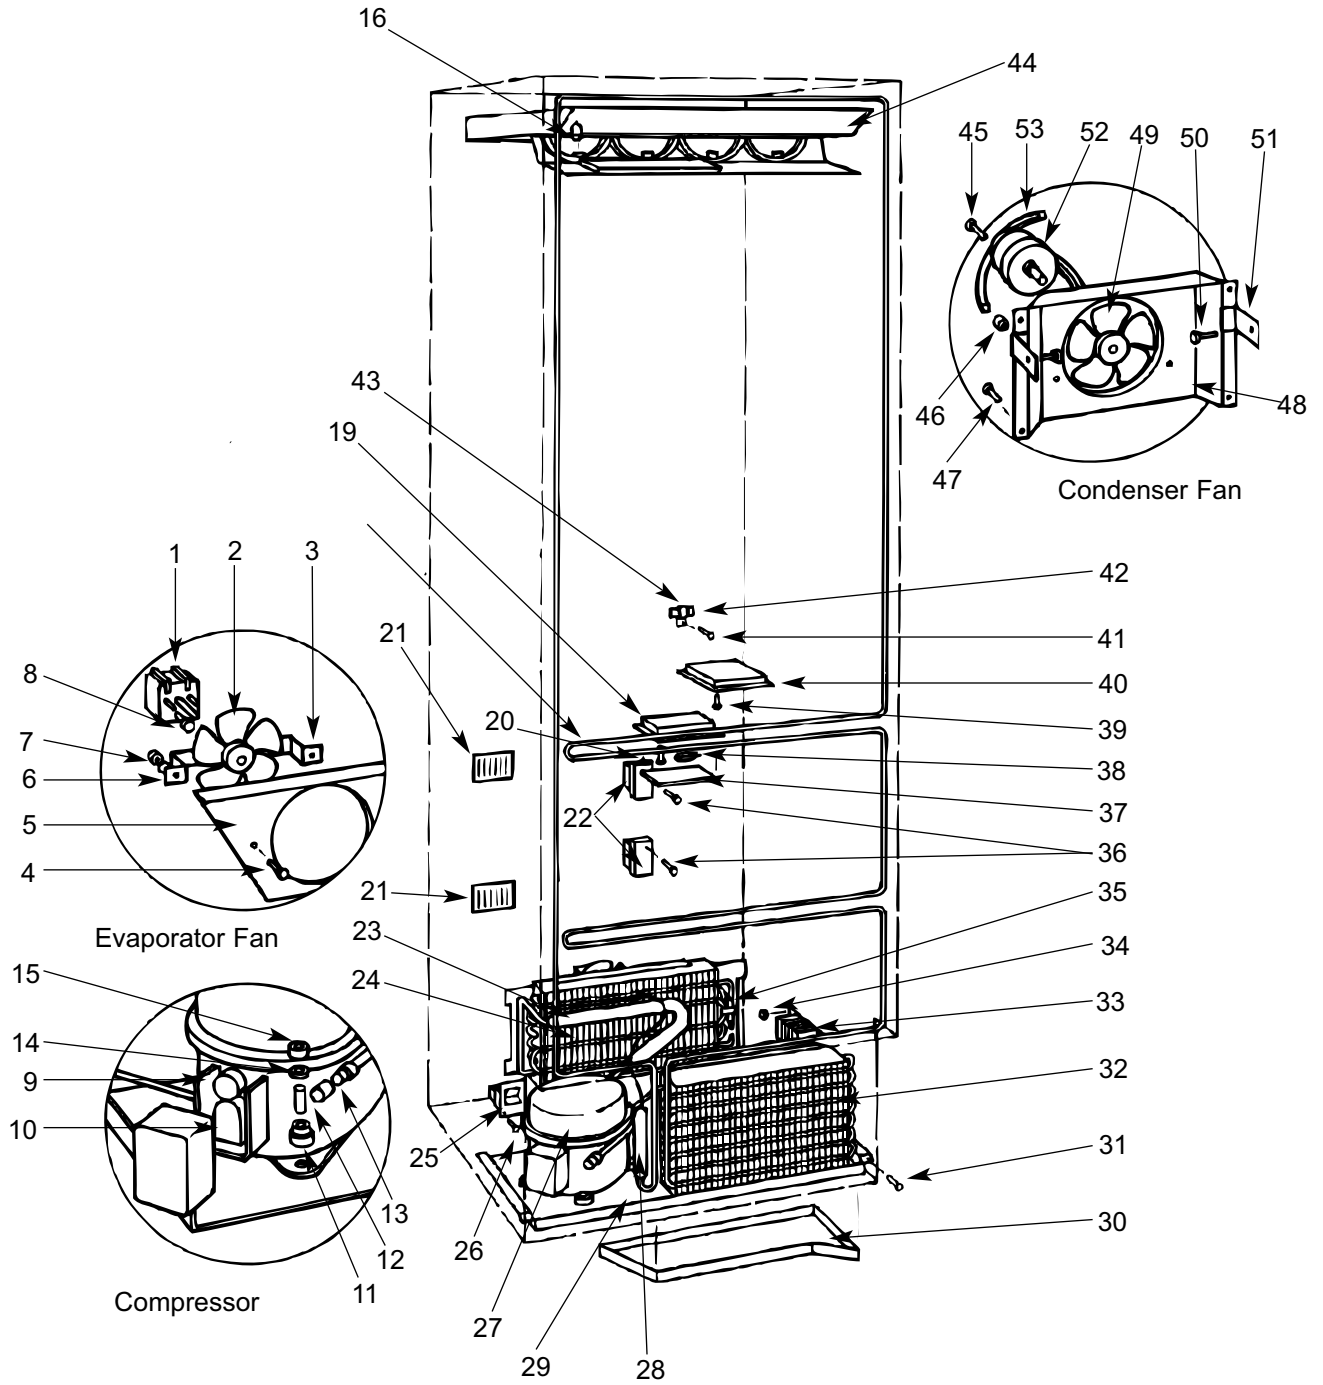

700TR SYSTEM VIEW