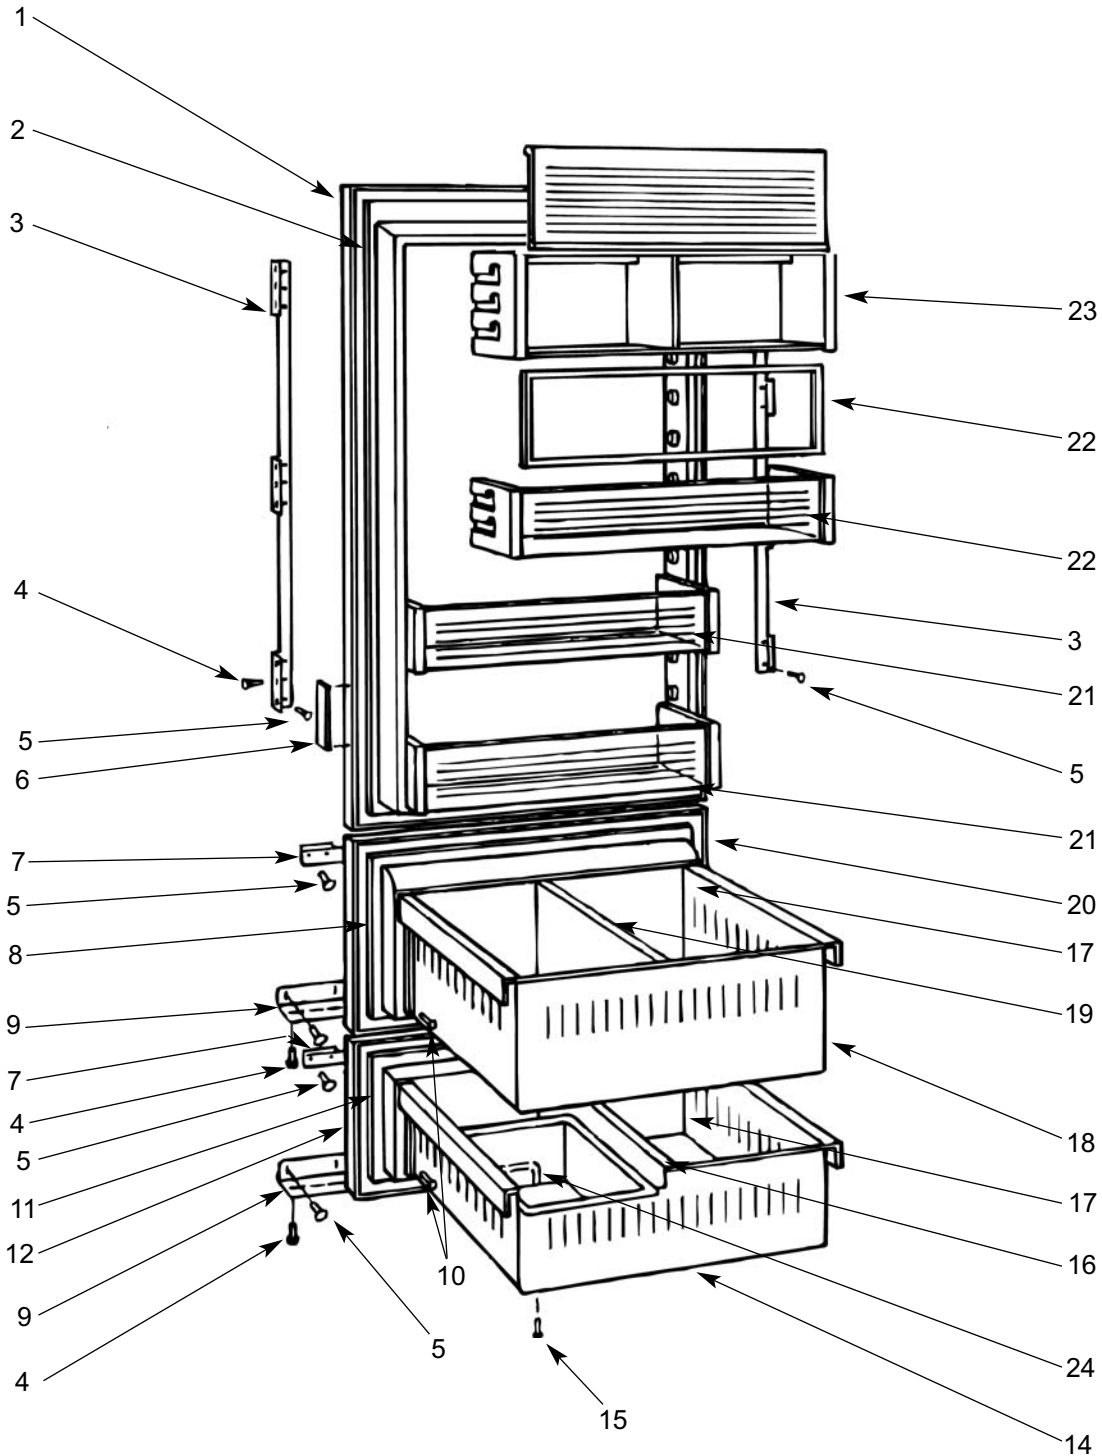

700TC/I DOOR VIEW