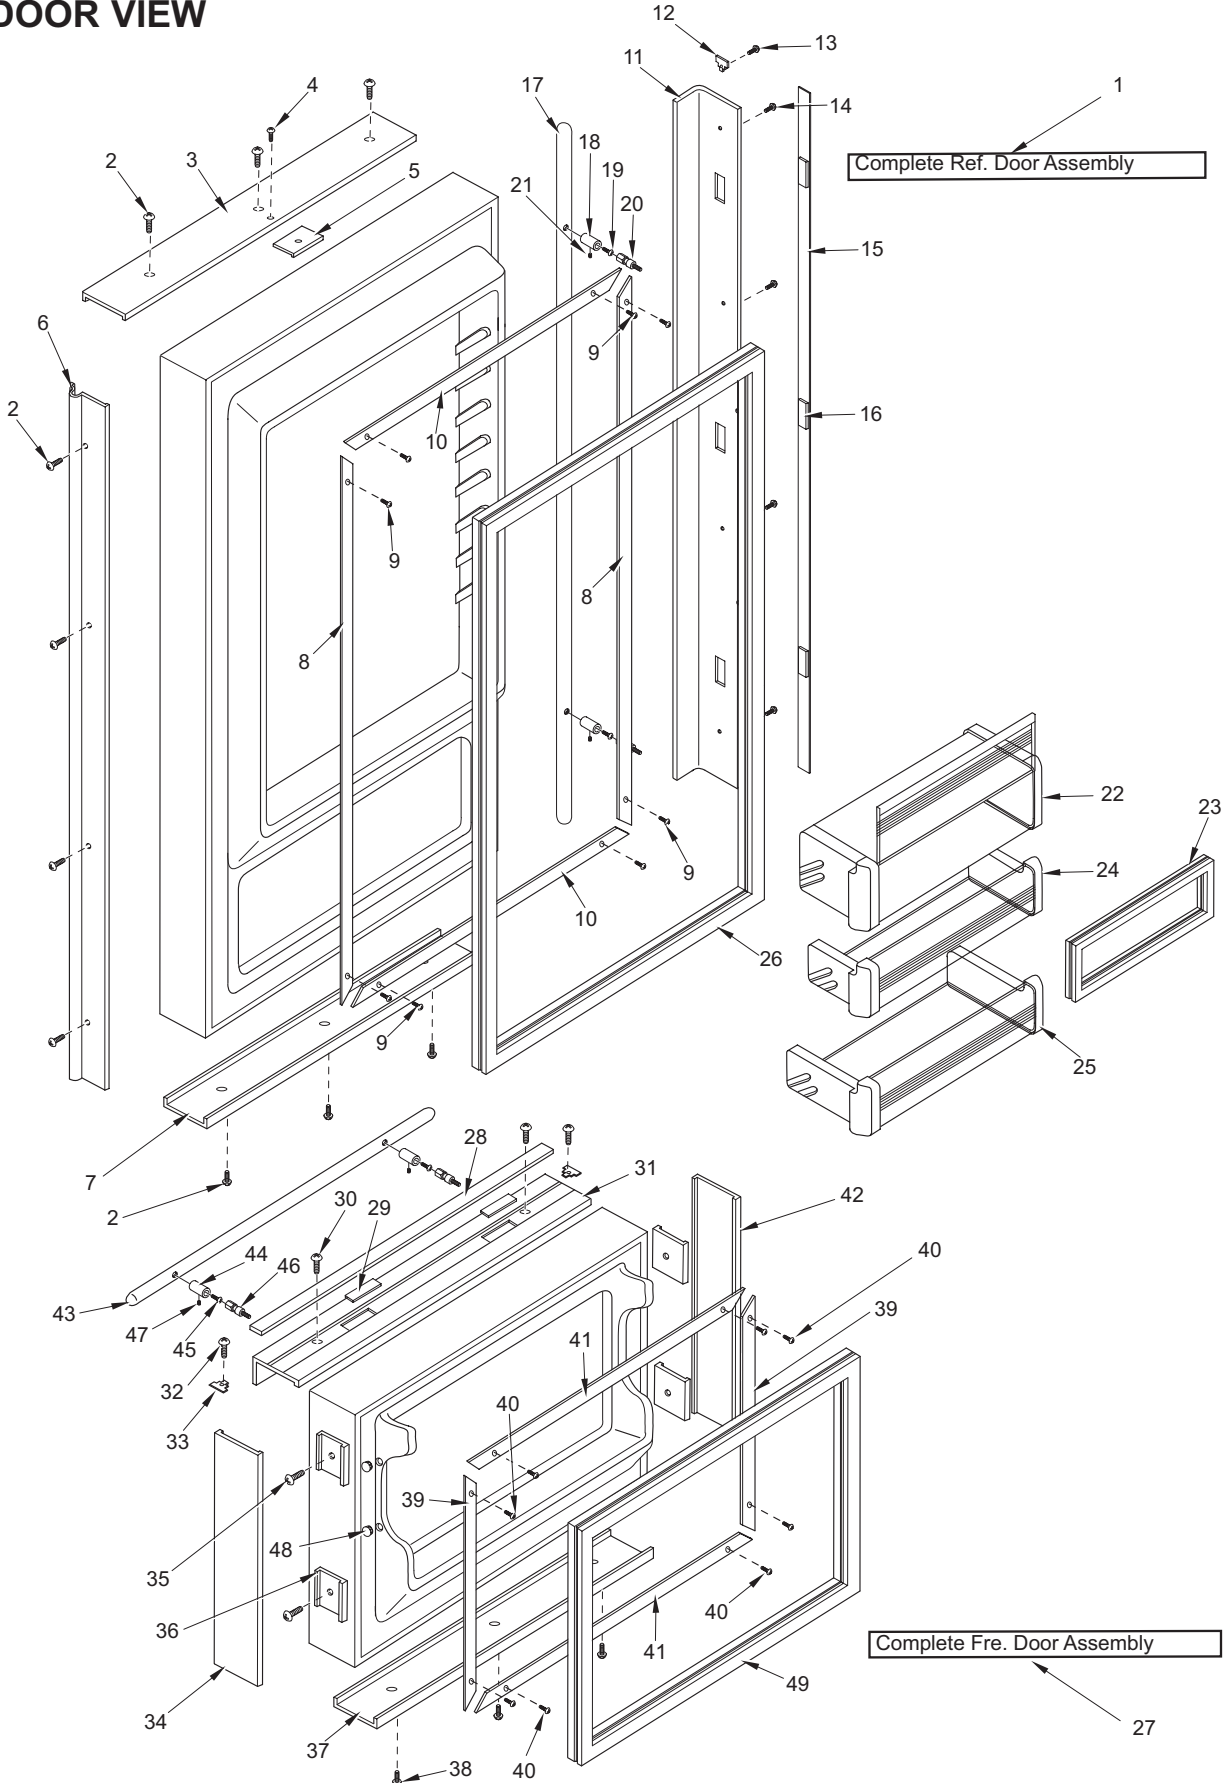

650 DOOR PARTS LIST

Ref #	Part #	Description	Ref #	Part #	Description
1	4132823	Refrig. Door Assy, Frame/Overlay - RH	25	4330530	Gallon Door Shelf Assy (Sales Acc.)
	4132824	Refrig. Door Assy Frame/Overlay - LH	26	3212130	Door Gasket, Refrigerator
	4133213	Refrig. Door Assy, SS - RH	27	4132015	Freezer Drawer Assy, Frame/Overlay (See SN Breaks)
	4133214	Refrig. Door Assy, SS - LH		4132795	Freezer Drawer Assy, Frame/Overlay (See SN Breaks)
2	6200720	Screw, #8-18 x 1/2 Ph Truss Hd		4132165	Fre Drawr Assy (SS) (See SN Breaks)
3	2230606	Refrig. Door Trim, Top - RH		4133215	Fre Drawr Assy (SS) (See SN Breaks)
	2230608	Refrig. Door Trim, Top - LH	28	4131880	Handle/Trim Molding Assy, Freezer
4	6200720	Screw, #8-18 x 1/2 Ph Truss Hd	29	3451000	Magnet, Trim Strip
5	4200940	Switch Depressor (Includes Screw)	30	6201300	Tapping Screw, #8 x 1/2
6	3511140	Door Trim, Hinge Side - (SS Model)	31	4132250	Drawer Handle Assy, Freezer (Framed)
	3511141	Door Trim, Hinge Side - Mitered Corner		4132350	Handle-Side Door Trim, Freezer (Overlay)
7	2230607	Refrig. Door Trim, Bottom - RH	32	6180160	Rivet, Open End Blind, 1/8 x 3/16
	2230609	Refrig. Door Trim, Bottom - LH	33	3413340	Handle/Trim End Cap
8	3420240	Gasket Retainer, Side Ref, 47.438	34	2230701	Fre Drawer Trim, Rt Side
9	6200410	Screw, #8 x 1/2 Slot Head Hex	35	6180040	Pop Rivet, 3/16 x 1/8 Grip
10	3420220	Gasket Retainer, 33.312"	36	3450460	Door Trim Clip
11	4132240	Door Handle Assy, Refrig. (Framed)	37	2230605	Freezer Drawer Trim, Bottom
	4132340	Handle-Side Door Trim, Ref. (Overlay)	38	6200720	Screw, #8-18 x 1/2 Ph Truss Hd
12	3413340	Handle/Trim End Cap	39	3420150	Gasket Retainer, 17.312
13	6180160	Rivet, Open End Blind, 1/8 x 3/16	40	6200410	Screw, #8 x 1/2 Slot Head Hex
14	6201300	Tapping Screw, #8 x 1/2	41	3420220	Gasket Retainer, 33.312"
15	4131870	Handle/Trim Molding Assy, Refrig.	42	2230702	Fre Drawer Trim, Lt Side
16	3451000	Magnet, Trim Strip - 3"	43	4132210	Handle Assy, Fre Drwr Rnd (Incl. Stand-offs) (See SN Breaks)
17	4132200	Handle Assy,Ref 44.125 Rnd (Incl. Stand-offs) (See SN Breaks)		4133470	Hdl Assy, Fre Drwr Blunt (Incl Stndoffs) (See SN Breaks)
	4133500	Hndl Assy,Ref 44.25 Blnt (Incl stndoffs) (See SN Breaks)		4133720	Handle Assy, Obr Standoff-Fre (See SN Breaks)
	4133700	Handle Assy, SS Obr Standoff (See SN Breaks)	44	3511320	Hndle Stand-Off 1" D (See SN Breaks)
18	3511320	Handle Stand-Off 1"D (See SN Breaks)		3512160	Stndoff,SS Oval, Drwr(See SN Breaks)
	3152150	Standoff, SS Oval (See SN Breaks)	45	6110540	Bolt, #10-24 x 1/2 Flat Socket HD
19	6110540	Bolt, #10-24 x 1/2 Flat Socket HD	46	3511520	Handle Mounting Stud
20	3511520	Handle Mounting Stud	47	6110730	Set Screw #10-32 x 1/4 SS Cone
21	6110730	Set Screw #10-32 x 1/4 SS Cone	48	3550230	White Plastic Plug, 3/4
22	4330490	Dairy Compartment Assy	49	3211110	Door Gasket, Fre. (See SN Breaks)
23	3211820	Dairy Compartment Gasket		3212120	Door Gasket, Fre. (See SN Breaks)
24	4330480	Refrig. Door Shelf Assy			

650 DOOR VIEW