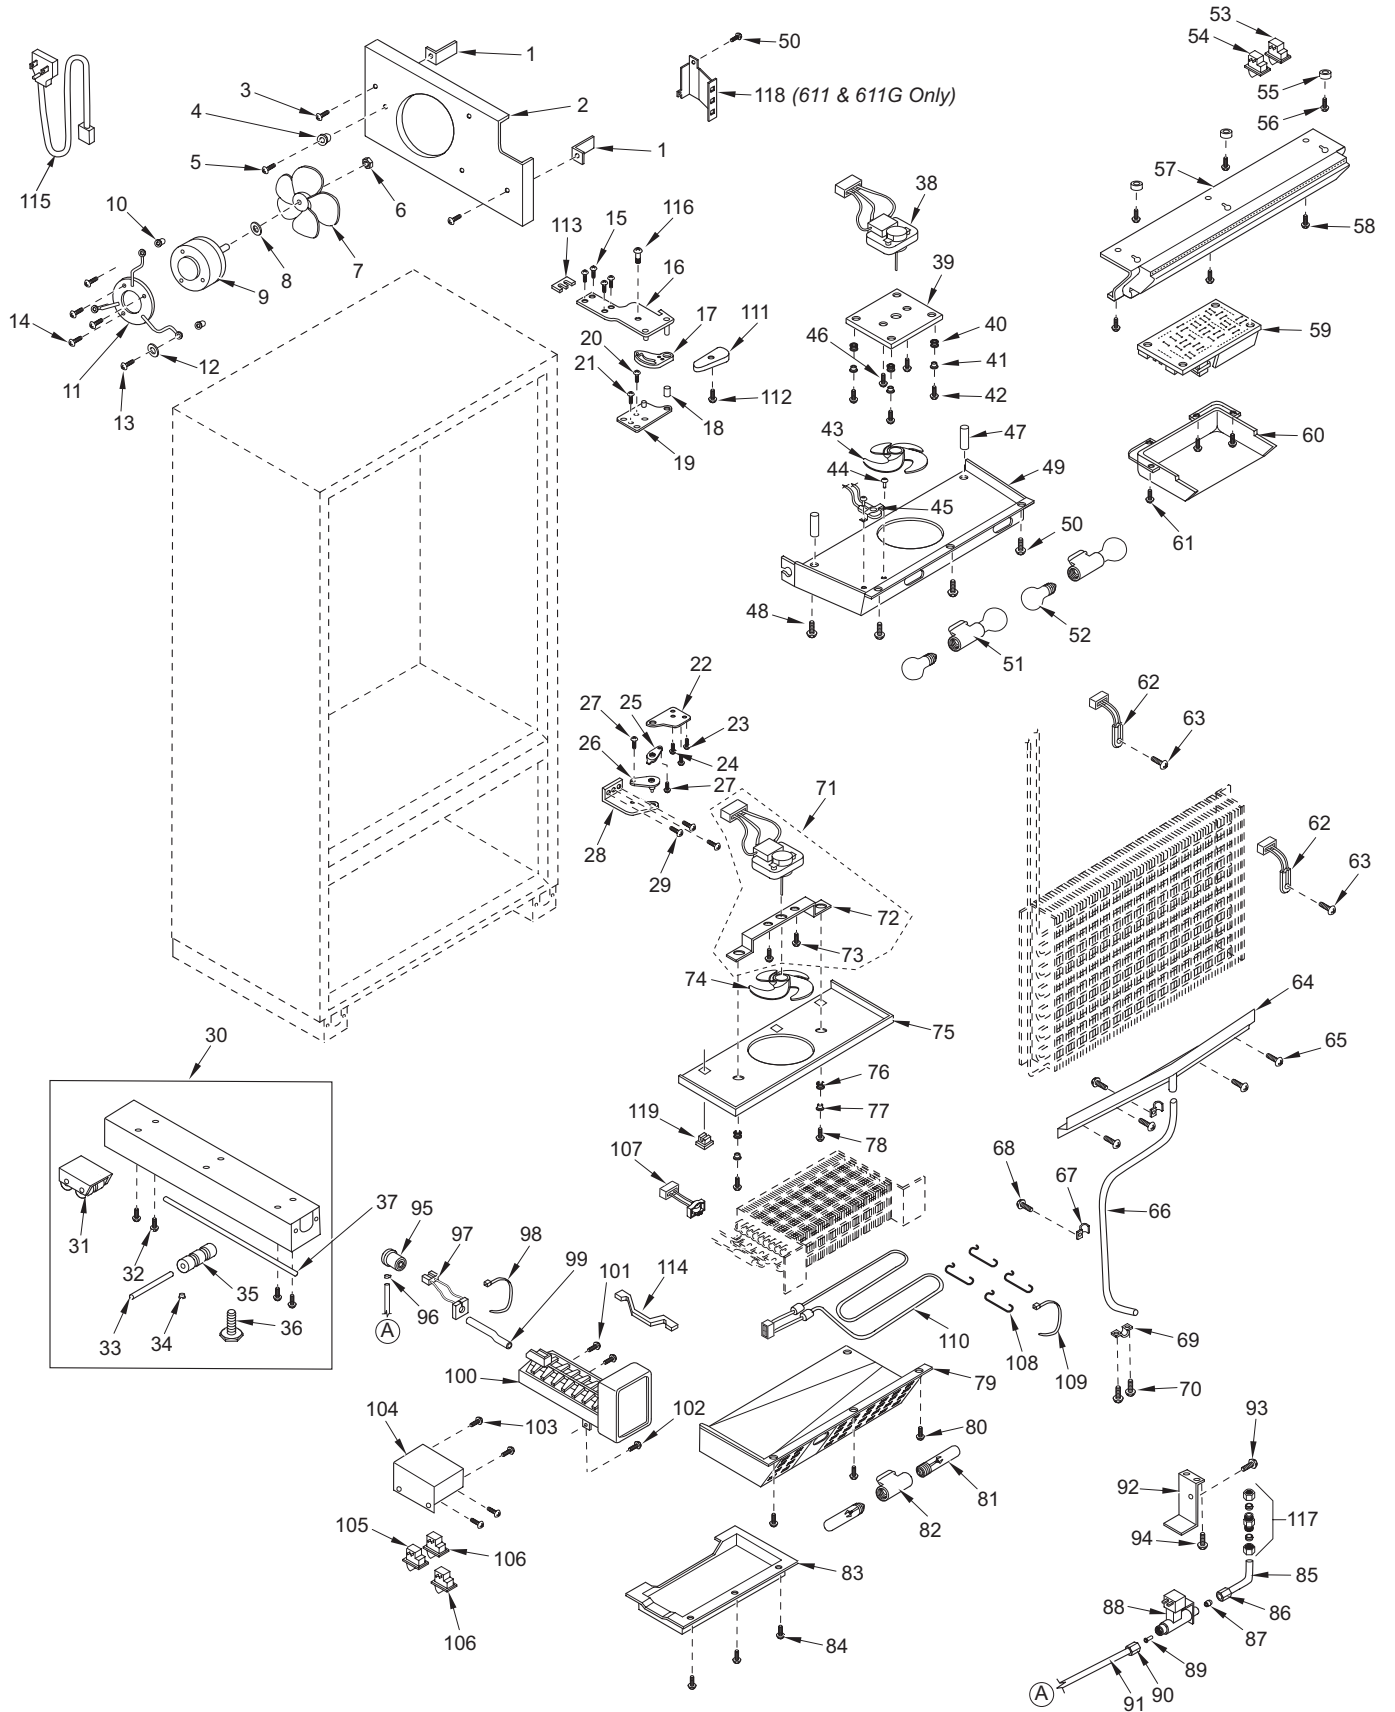

Ref #	Part #	Description	Ref #	Part #	Description
1	3450290	Angle Bracket	61	6201270	Screw, #8-18 x 5/8" PH PN SS-Gnd
2	0261200	Condenser Fan Shroud	62	3014350	Thermistor
3	6200010	Screw, #10-12 x 3/4" Pan HD	63	6201270	Screw, #8-18 x 5/8" PH PN SS-Gnd
4	3420670	Screw Spacer	64	4190150	Drain Trough Assy (See SN Breaks)
5	6200450	Screw, #8 x 1" Type AR Flat		0260540	Drain Trough Assy (See SN Breaks)
6	6150410	Nut, 1/4-20	65	6201270	Screw, #8-18 x 5/8" PH PN SS-Gnd
7	3150320	Fan Blade, Cond, 5 prop, 7"	66	1601400	Drain Tube, Wire - 1/2" x 72"
8	3210340	Neoprene Silencer, 7/8"	67	6120050	Tube Clamp, Plastic, 5/8"
9	4200740	Motor Pkg, Cond Fan (blade not incl.)	68	6200010	Screw, #10-12 x 3/4" Pan HD
10	6150330	Well Nut, .75D x .804", #10-32	69	6120210	U-Clamp, 5/8"
11	3150650	Condenser Fan Bracket	70	6200010	Screw, #10-12 x 3/4" Pan HD
12	6240350	Fender Washer, .25x1.25x.06	71	4200160	Freezer Fan Motor Pkg. (Blade not Incl.)
13	6201280	Machine Screw, #10-32 x 1-1/4"	72	0232280	Fan Bracket, Fre
14	6200490	Screw, #8-32 x 3/8" Slotted Hex T25	73	6110270	Bolt, #10-32 x 1/4" RD HD
15	6110070	Bolt, 1/4-20x3/4 Spinlock Zinc	74	3150640	Fan Blade, Evaporator
16	4151831	Upper Cabinet Hinge - RH	75	0233570	Fan Shroud, Fre Evap (See SN Breaks)
	4151832	Upper Cabinet Hinge - LH		4281510	Shroud Assy, Fre Evap (See SN Breaks)
17	3421800	Door Stop Cam	76	3220250	Grommet, 3/16" x 7/16" x 9/32"
18	3421790	Bearing, Top Door Hinge	77	3520120	Brass Insert, Fan Bracket
19	4151841	Hinge, Door Top - RH	78	6200670	Screw, #6-18 x 3/4" Teks
	4151842	Hinge, Door Top - LH	79	0232840	Evaporator Cover, Fre (See SN Breaks)
20	6110540	Bolt, #10-24 x 1/2" Flat Socket HD		0234290	Evaporator Cover, Fre (See SN Breaks)
21	6200390	Screw, #6 x 3/8" T25 Flat Head PH		0232860	Fre Evap. Cvr Lft Side (See SN Breaks)
22	0182381	Door Hinge, Bottom; RH		0234300	Fre Evap. Cvr Lft Side (See SN Breaks)
	0182382	Door Hinge, Bottom; LH	80	6200120	Screw, #10-12 x 1/2" Truss HD
23	6110540	Bolt, #10-24 x 1/2" Flat Socket HD	81	3030040	Light Bulb, Long/Narrow; 40 watt
24	6200390	Screw, #6 x 3/8" T25 Flat Head PH	82	3050020	Light Sckt, 3/4 Double (See SN Breaks)
25	3420690	Bottom Door Hinge Cam		3050220	Sckt, Light Base Sngl (See SN Breaks)
26	3420681	Bottom Cabinet Hinge Cam, RH	83	4151860	Fre Air Duct Assy (See SN Breaks)
	3420682	Bottom Cabinet Hinge Cam, LH		0234310	Fre Air Duct Assy (See SN Breaks)
27	6110270	Bolt, #10-32 x 1/4" RD HD	84	6200120	Screw, #10-12 x 1/2" Truss HD
28	4151641	Cabinet Hinge, Bot-RH (See SN Breaks)	85	2600297	Tube, Copper L-Shaped
	4152011	Cabinet Hinge, Bot-RH (See SN Breaks)	86	3520380	Compression Nut
	4151642	Cabinet Hinge, Bot-LH (See SN Breaks)	87	3520370	Compression Sleeve
	4152012	Cabinet Hinge, Bot-LH (See SN Breaks)	88	4202790	Water Valve
29	6110010	Bolt, #10-24 x 1/2" Flat Head UC	89	3520050	Brass Insert, Solenoid
30	4110353	Base Assy (w/rollers)	90	3520030	Icemaker Nylon Nut, 1/4"
31	4110331	Base Rear Roller Assy	91	2600617	Plastic Water Line
32	6200010	Screw, #10-12 x 3/4" Pan HD	92	0168160	Solenoid Water Valve Bracket
33	3550560	Straight Pin, Base Assy, .312" x 2.88"	93	6200780	Screw, #10-24 x 1/2" PH Hex Washer
34	3450620	Canoe Clip	94	6201270	Screw, #8-18 x 5/8" PH PN SS-Gnd
35	3421240	Cabinet Roller (Single)	95	1607700	Water Inlet Tube
36	3570050	Leveling Leg, #18-3/8 x 1"	96	6220470	Fill Tube Clamp
37	6110580	Adjusting Screw	97	3013820	Fill Tube Heater
38	4200170	Refrig. Fan Motor Pkg. (Blade not Incl.)	98	6120450	Locking Cable Tie 9.7" BLK
39	0211620	Refrigerator Fan Bracket	99	2605410	Water Inlet Tube Extension
40	3220250	Grommet, 3/16" x 7/16" x 9/32"		6220470	Fill Tube Clamp
41	3520410	Brass Insert, Fan	100	4200522	Icemaker Assembly
42	6110270	Bolt, #10-32 x 1/4" RD HD	101	6200120	Screw, #10-12 x 1/2" Truss HD
43	3150640	Fan blade, Ref/Fre Evap.	102	6201270	Screw, #8-18 x 5/8" PH PN SS-Gnd
44	6180010	Pop Rivet, 1/8"	103	6201270	Screw, #8-18 x 5/8" PH PN SS-Gnd
45	3082140	Light Terminator	104	0233820	Switch Housing, Freezer
46	6110270	Bolt, #10-32 x 1/4" RD HD	105	3060140	SPST Light Switch
47	6220540	Screw Grommet / Stand-off	106	3060130	SPST Fan/Icemaker Switch
48	6201010	Screw, #8-15 x 2" Pan Head	107	3082060	Defrost Terminator
49	4161330	Refrig. Fan Shroud Assy	108	1801100	Heater Clip
50	6201270	Screw, #8-18 x 5/8" PH PN SS-Gnd	109	6120340	Aluminum Strap
51	3050180	Light Socket, Double (See SN Breaks)	110	4321760	Defrost Heater Assy (See SN Breaks)
	3050250	Sckt, Light M Base Dbl (See SN Breaks)		4324640	Defrost Heater Assy (See SN Breaks)
52	3030030	Light Bulb, 40 Watt	111	3541017	Top Cabinet Hinge Cover, RH
53	3060130	SPST Fan/Icemaker Switch		3541018	Top Cabinet Hinge Cover, LH
54	3060140	SPST Light Switch	112	6200140	Screw, #8-15 x 3/8" Truss HD
55	6160240	Nylon Spacer	113	0168680	Shim - Hinge
56	6200720	Screw, #8-18 x 1/2 PH Truss HD	114	3140400	Icemaker Rudder Arm
57	4160782	Control Panel Assy (See SN Breaks)	115	4321820	Power Cord
	4161342	Control Panel Assy (See SN Breaks)	116	3550770	90° Stop Pin

650 MECHANICAL VIEW