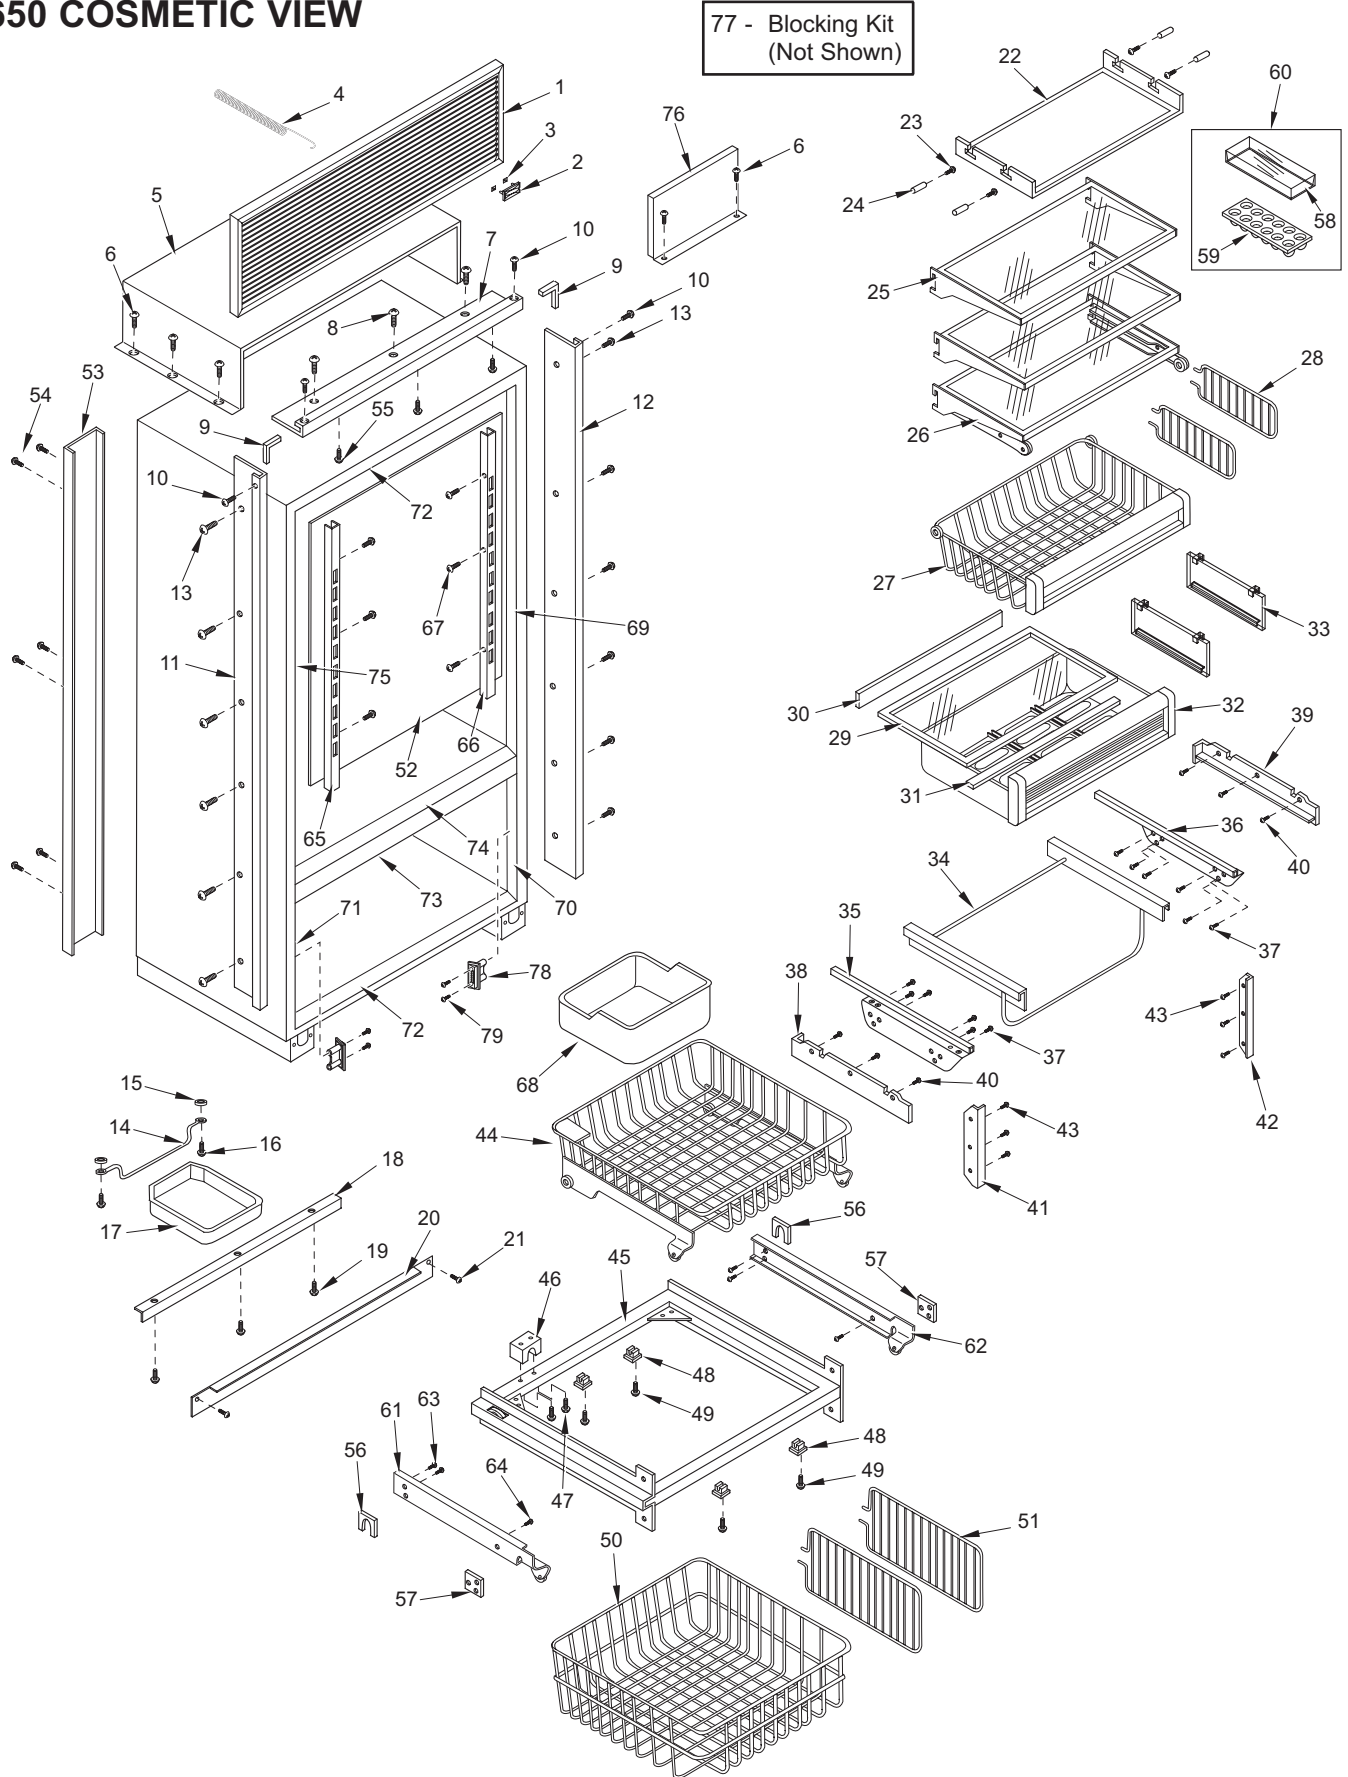

Ref #	Part #	Description	Ref #	Part #	Description
1	6LG3611	Louvered Grille Assy, 36" x 11"	38	3421711	Top Crspr Glass Support, Narrow-RH
	6PG3611	Panel Grille Assy, 36" x 11"		3421722	Top Crisper glass Support, Wide-LH
	6SG3611	SS Grille 36" x 11" (See SN Breaks)	39	3421712	Top Crisper Glass Support, Narrow-LH
	6SG3611/S	SS Grille,36X11-CLSC (See SN Breaks)		3421721	Top Crisper Glass Support, Wide-RH
2	3580230	Nameplate w/ Pegs	40	6201130	Screw, #8x 1/2" PH FL HD SS
	3580210	Name Plate, Stick-on	41	3421741	Crisper Filler Strip, Narrow (if RH)
3	6150140	Spring Grip Nut, 1/8"		3421742	Crisper Filler Strip, Wide (if LH)
4	3450900	Grille spring	42	3421741	Crisper Filler Strip, Narrow (if LH)
5	4280940	Unit Shroud Assembly		3421742	Crisper Filler Strip, Wide (if RH)
6	6201270	Screw, #8-18 x 5/8" PH PN SS-Gnd	43	6201270	Screw, #8-18 x 5/8" PH PN SS-Gnd
7	2229621	Main Frame, Top - LH (See SN Breaks)	44	4181040	Upper Fre Basket Assy (See SN Breaks)
	2229635	Main Frame, Top - LH (See SN Breaks)		4181810	Upper Fre Basket Assy (See SN Breaks)
	2229622	Main Frame, Top - RH (See SN Breaks)	45	4181050	Drawer Slide Assy, Fre (See SN Breaks)
	2229634	Main Frame, Top - RH (See SN Breaks)		4181790	Drawer Slide Assy, Fre (See SN Breaks)
8	6200010	Screw, #10-12 x 3/4" Pan HD	46	3420950	Upper Freezer Basket Restraint
9	2210701	Main Frame Angle	47	6200340	Screw, #6-20 x 1/2" Pan Head
10	6200070	Screw, #4-24 x 3/8" Flat HD	48	6220110	Screw Grommet, 1/2" x 9/16"
11	2229608	Main Frame, Left - RH (See SN Breaks)	49	6200130	Screw, #8-18 x 3/4" Truss HD
	2229632	Main Frame, Left - RH (See SN Breaks)	50	3411180	Lower Freezer Basket (See SN Breaks)
	2229613	Main Frame, Left - LH (See SN Breaks)		3413690	Lower Freezer Basket (See SN Breaks)
	2229633	Main Frame, Left - LH (See SN Breaks)	51	3411310	Lower Fre Bskt Divider (See SN Breaks)
12	2229607	Main Frame, Right - LH (See SN Breaks)		3413700	Lower Fre Bskt Divider (See SN Breaks)
	2229631	Main Frame, Right - LH (See SN Breaks)	52	0201130	Refig Evap Cover
	2229610	Main Frame, Right - RH (See SN Breaks)	53	0168120	Back Duct (See SN Breaks)
	2229630	Main Frame, Right - RH (See SN Breaks)		0169600	Back Duct (See SN Breaks)
13	6200210	Screw, #8-32 x 1/2" Flat Head	54	6201060	Screw, #8x1-1/4" PH FLAT TAP
14	3420760	Drain Pan Holder	55	6201310	Screw, #8 x 1-3/4" Flat PH HD
15	3420670	Screw Spacer	56	0232310	Drawer Slide Shim, Rear
16	6201060	Screw, #8x1-1/4" PH FLAT TAP	57	0232300	Drawer Slide Shim, Front
17	0164940	Drain Pan	58	3412280	Egg Tray Cover
18	0169590	Kickplate Support	59	3412270	Egg Tray
19	6200010	Screw, #10-12 x 3/4" Pan HD	60	4131810	Egg Tray with Cover
20	0169520	Kickplate, Solid	61	4180681	Cab Slide Assy, Fre; RT(See SN Breaks)
	0167820	Kickplate, Stainless Steel		4181801	Cab Slide Assy, Fre; RT(See SN Breaks)
21	6200050	Screw, #10-12 x 1/2" Pan HD	62	4180682	Cab Slide Assy, Fre; LT(See SN Breaks)
22	4161870	Refrig. Light Diffuser Assembly		4181802	Cab Slide Assy, Fre; LT(See SN Breaks)
23	6201330	Screw, #8-18 x 5/8" PH PN SS-Gnd	63	6110330	Screw, #10-32 x 1/4" Chrome Plate
24	3520420	Insert / Diffuser Stand-off	64	6200590	Screw, #12 x 1" Type A Zinc Flat HD
25	3601901	Glass Shelf, Spill Proof	65	3601821	Refrig. shelf ladder, Right
26	4181620	Refrig. Roll-out Shelf Assy	66	3601822	Refrig. shelf ladder, Left
27	4181520	Refrig. Roll-out Basket Assy	67	6200710	Screw, #8-18 x 3/8" Fillister HD
28	3411160	Ref Roll-Out Bskt Divider	68	3411340	Ice Bucket
29	4151750	Crisper Glass Assembly (Incl. Seals)	69	2811212	Breaker Strip, Refr, RS (See SN Breaks)
30	3211760	Crisper Glass Seal, Rear	70	2811213	Breaker Strip, Fre, RS (See SN Breaks)
31	3211730	Crisper Glass Seal, Front	71	2811215	Breaker Strip, Fre, LS (See SN Breaks)
32	4181440	High Humidity Drawer Assembly	72	2811206	Brkr Strip, Ref Top/Fre Bottom (See SN Breaks)
33	3413100	Drawer Divider			
34	3421770	Humidity Drawer Slide-Frame	73	2811501	Brkr Strip, Fre Mullion (See SN Breaks)
35	4181412	Top Crisper Slide Assembly, Wide-LH	74	2811401	Brkr Strip, Ref Mullion (See SN Breaks)
	4181421	Top Crisper Slide Assembly, Narrow-RH	75	2811216	Breaker Strip, Ref, LS (See SN Breaks)
36	4181411	Top Crisper Slide Assembly, Wide-RH	76	4280950	Compressor Shroud Assembly
	4181422	Top Crisper Slide Assembly, Narrow-LH	77	4201320	Blocking Kit; 36" (Not Shown)
37	6201270	Screw, #8-18 x 5/8" PH PN SS-Gnd			

650 COSMETIC VIEW