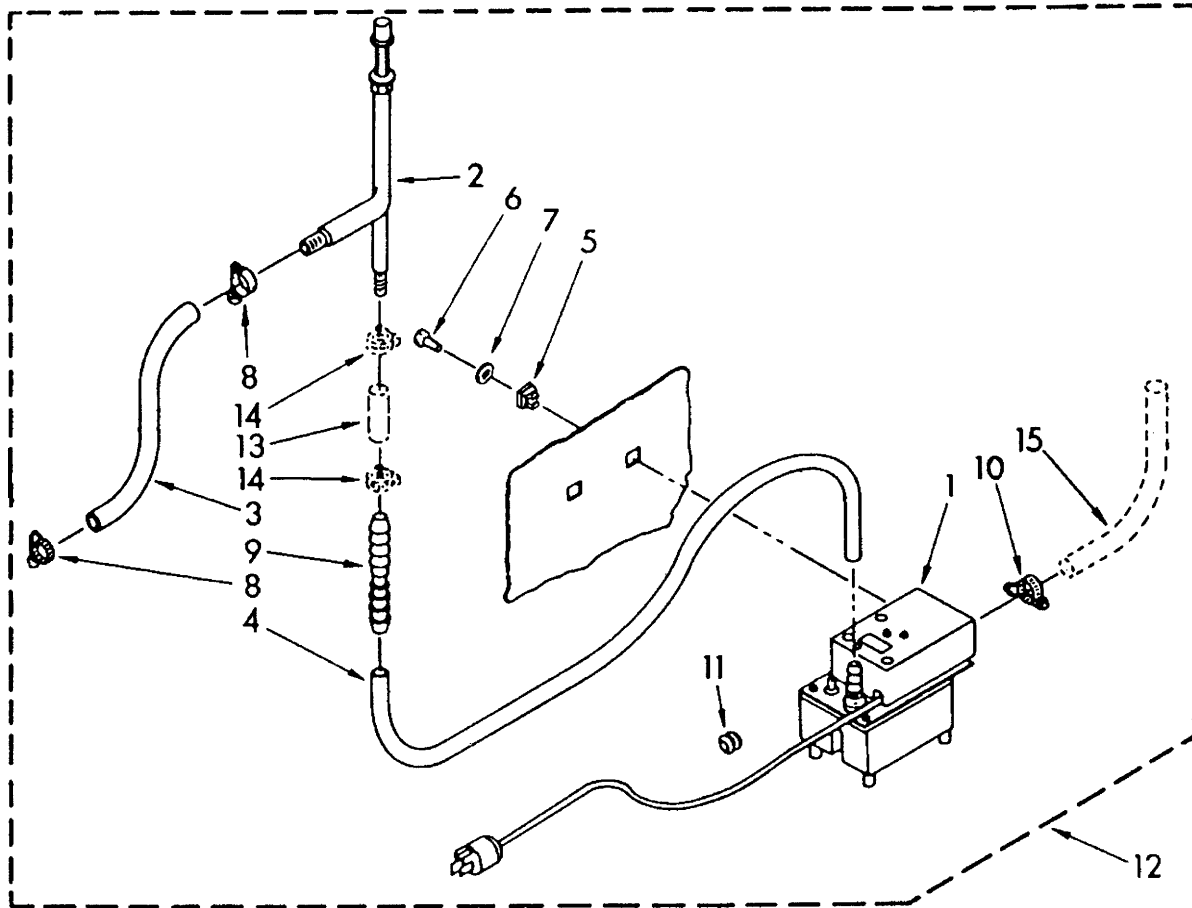

CONDENSATE DRAIN PUMP COMPONENTS WITH PARTS LIST

<u>Ref #</u>	<u>Part #</u>	<u>Description</u>
1	4165594	Service Sump Pump (Warrant Replacement Only)
2	300096	Air Gap
3	770966	Hose, 7/8" I.D. x 20"
4	758915	Hose, 3/8" I.D. x 14-3/8"
5	596807	Grommet
6	488568	Screw, S.M. #8-15 x 3/4"
7	681254	Washer
8	596572	Hose Clamp
9	758918	Connector, Hose

<u>Ref #</u>	<u>Part #</u>	<u>Description</u>
10	65349	Hose Clamp
11	758919	Bushing, Cord
12	4165594	Service Sump Pump (Warrant Replacement Only)
FOLLOWING PARTS NOT SUPPLIED WITH PUMP		
13	598894	Hose Connector
14	596023	Hose Clamp
15	759019	Overflow Hose