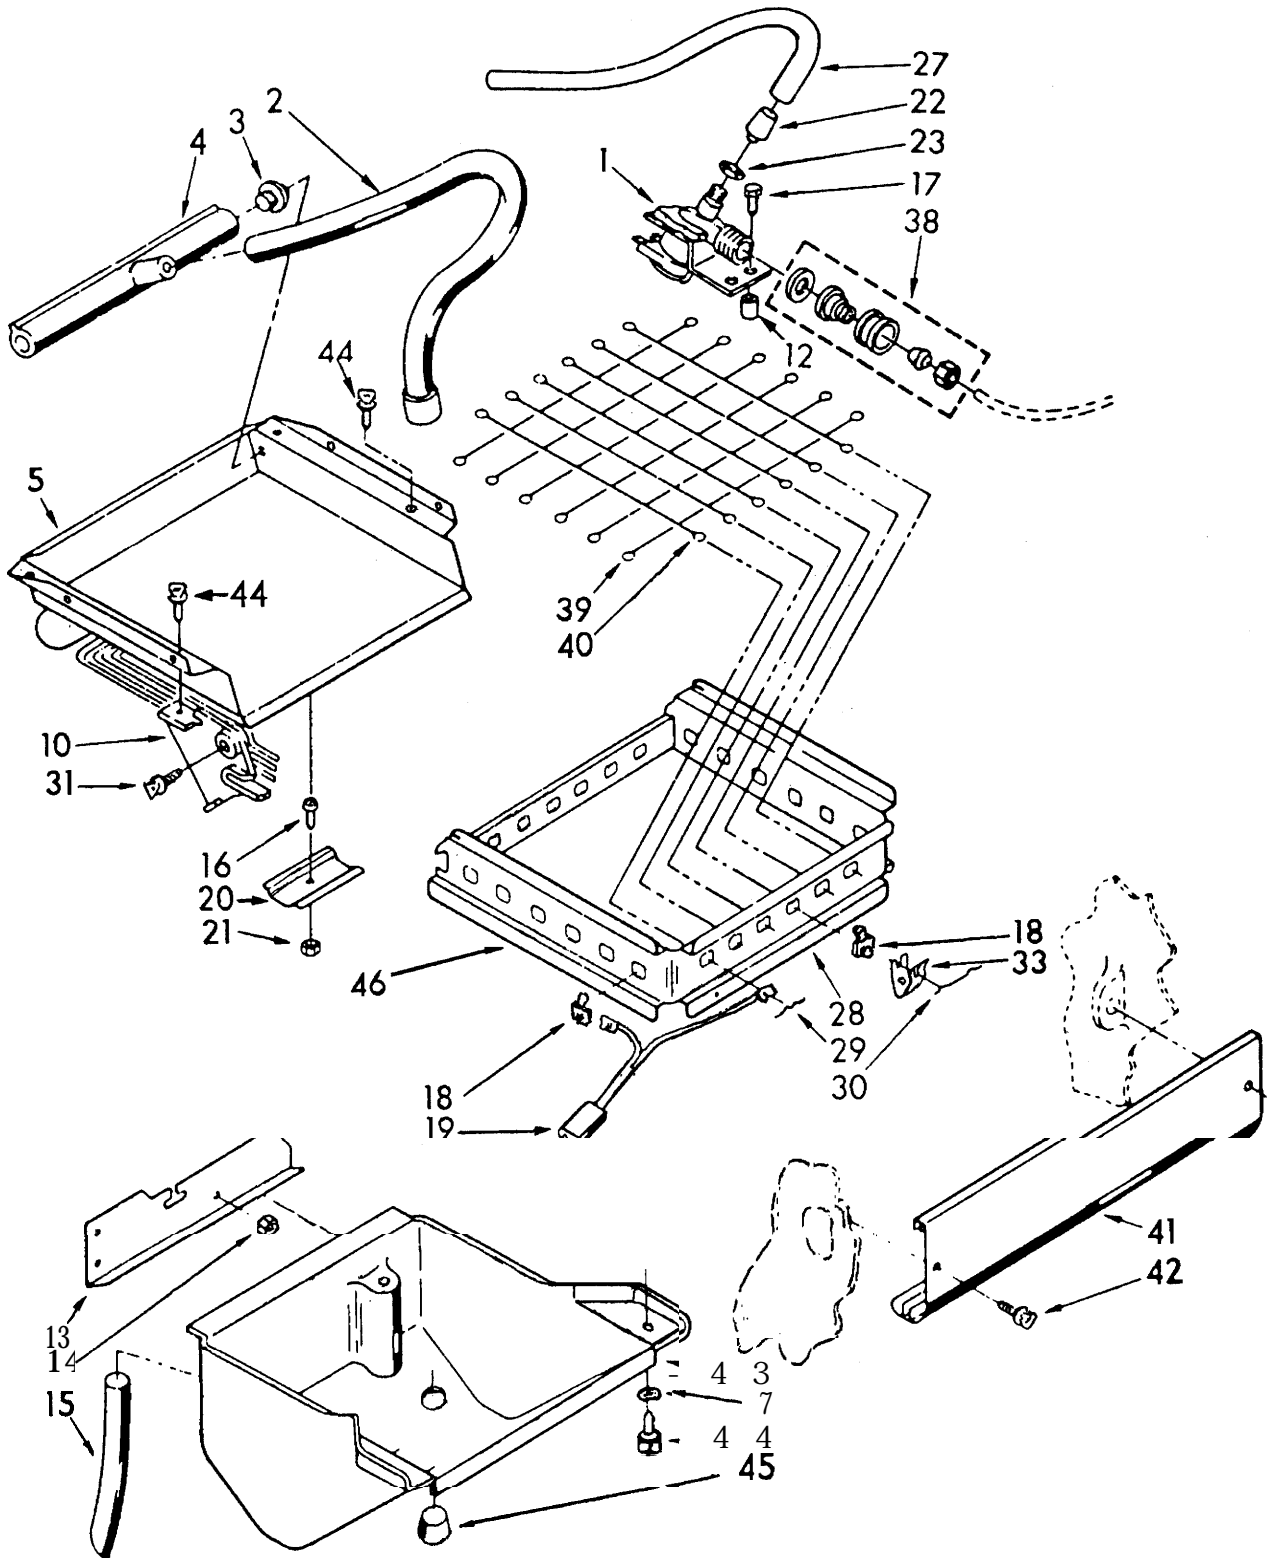

EVAPORATOR, CUTTER GRID & WATER SYSTEM PARTS - PARTS LIST

(Prior to Serial **#1181341**)

<u>Ref #</u>	<u>Part #</u>	<u>Description</u>
1	757433	Water Valve, Complete
2	585856	Tube, Plastic
3	758597	Plug
4	585813	Dispenser, Water
5	758028	Evaporator
7	681245	Washer
10	756564	Mounting Bracket, Grid
12	758737	Spacer
13	585853	Shelf, Water Pan
14	681365	Nut, Cap
15	593369	Hose, Over flow
16	596037	Screw, IO-32 x 1/2"
17	681688	Screw, 1/4-20 x 1-3/4
18	598277	Insulator
19	587639	Plug, Grid
20	564064	Clamp
21	487836	Nut, Hex
22	841707	insert
23	978047	Nut & Sleeve Assy
27	1112556	Tube, Plastic
28	N/A	Frame, Grid (not a serviceable part)
29	278744	Pin
30	278745	Pin
31	681611	Thumbscrew
33	759021	Clip, Tension
38	533238	Adapter
39	588048	Wire, Grid Cutter
40	588109	Wire, Grid Cutter
41	593171	Panel, Grid
42	681534	Thumbscrew, IO-42 x 5/8"
43	756659	Pan
44	681534	Thumbscrew, 10 x 1/2"
45	759043	Stopper, Water Pan
46	4200970	Complete Grid Assy.

EVAPORATOR, CUTTER GRID & WATER