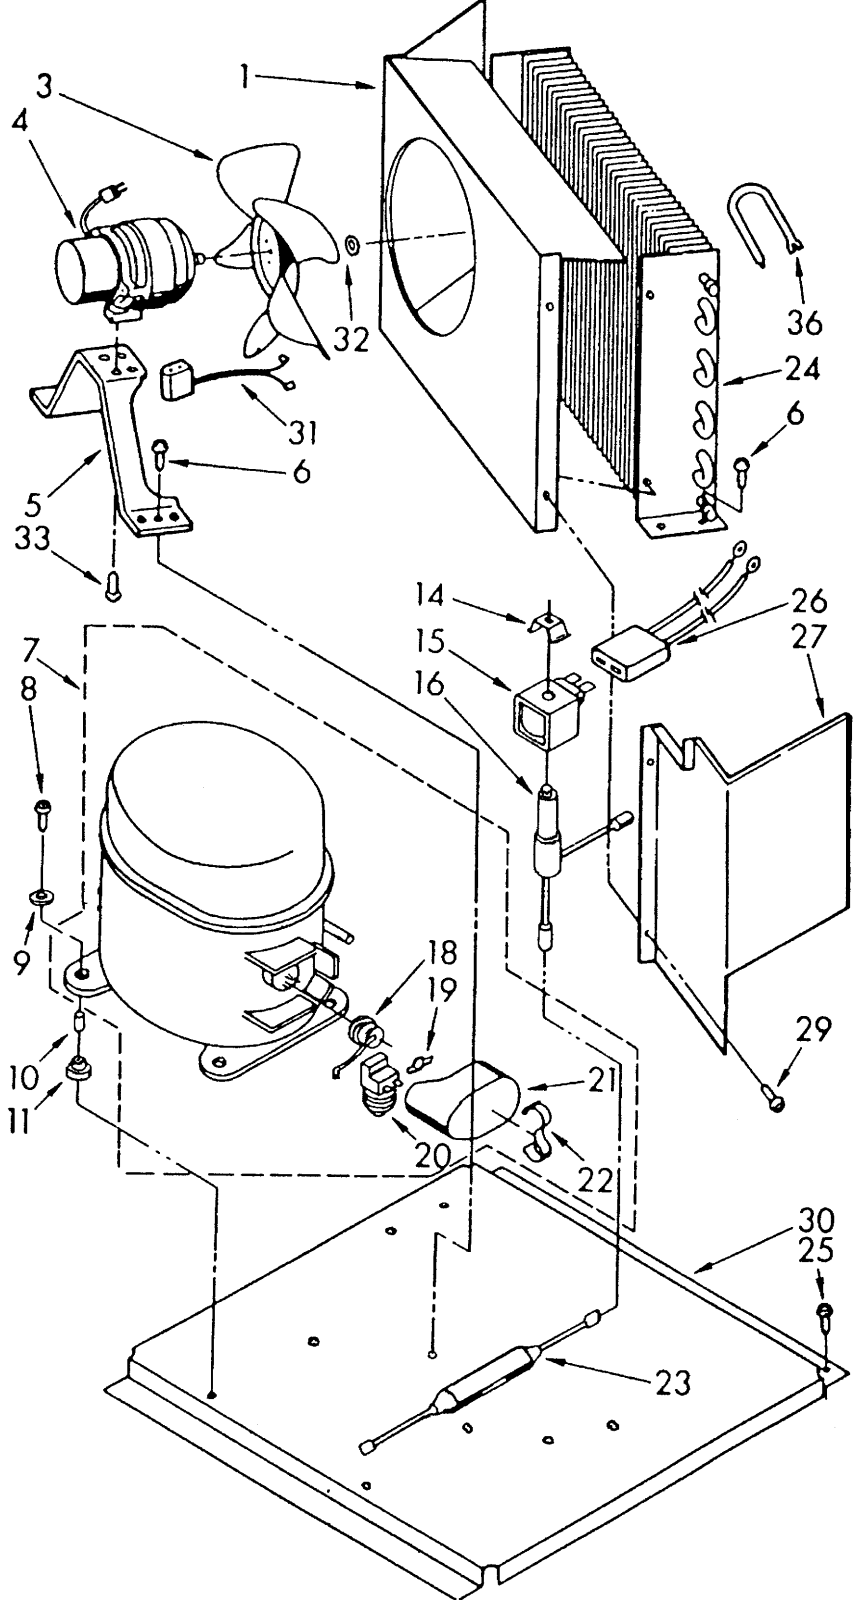

UNIT AREA COMPONENTS PART LIST

(Prior to Serial **#1181341**)

Ref #	Part #	<u>Description</u>
1	757955	Shroud
3	978655	Blade, Fan
4	978483	Motor, Fan
5	755339	Bracket
6	680198	Screw, 1/4-20 x 1/2 (5)
7	4387474	Compressor
8	680233	Screw
9	486645	Washer
10	482739	Sleeve
11	553583	Grommet
13	938384	Clamp
14	564234	Clamp, Coil Retainer
15	588205	Coil, Solenoid
16	598086	Valve Body
17	819100	Overload / Relay
18	3110140	Overload (For Service Comp AE3414A)
19	549086	Spring
20	3110170	Relay (For Service Comp AE3414A)
21	549336	Case
22	549342	Strap, Bale
23	3014230	Filter-Drier, High Side
24	756299	Condenser
25	241428	Screw
26	587971	Harness, Coil
27	758811	Front Deflector
29	488661	Screw
30	2180938	Unit Base
31	583663	Plug, Fan Motor
32	681650	Conical Washer
33	488868	Screw, 8-46 x 1/2
34	1108115	Cover, Terminal
35	819100	Overload / Relay
36	756298	Accumulator

Possible Service Compressor Components →