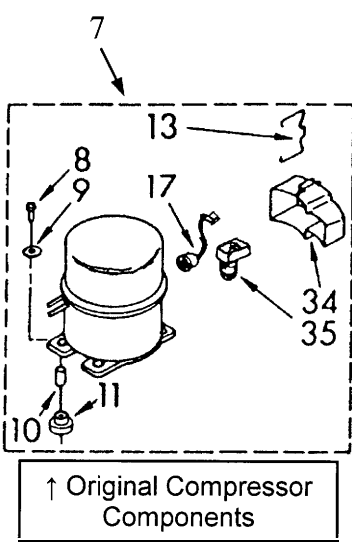

UNIT AREA COMPONENTS (Prior to Serial #1181341)