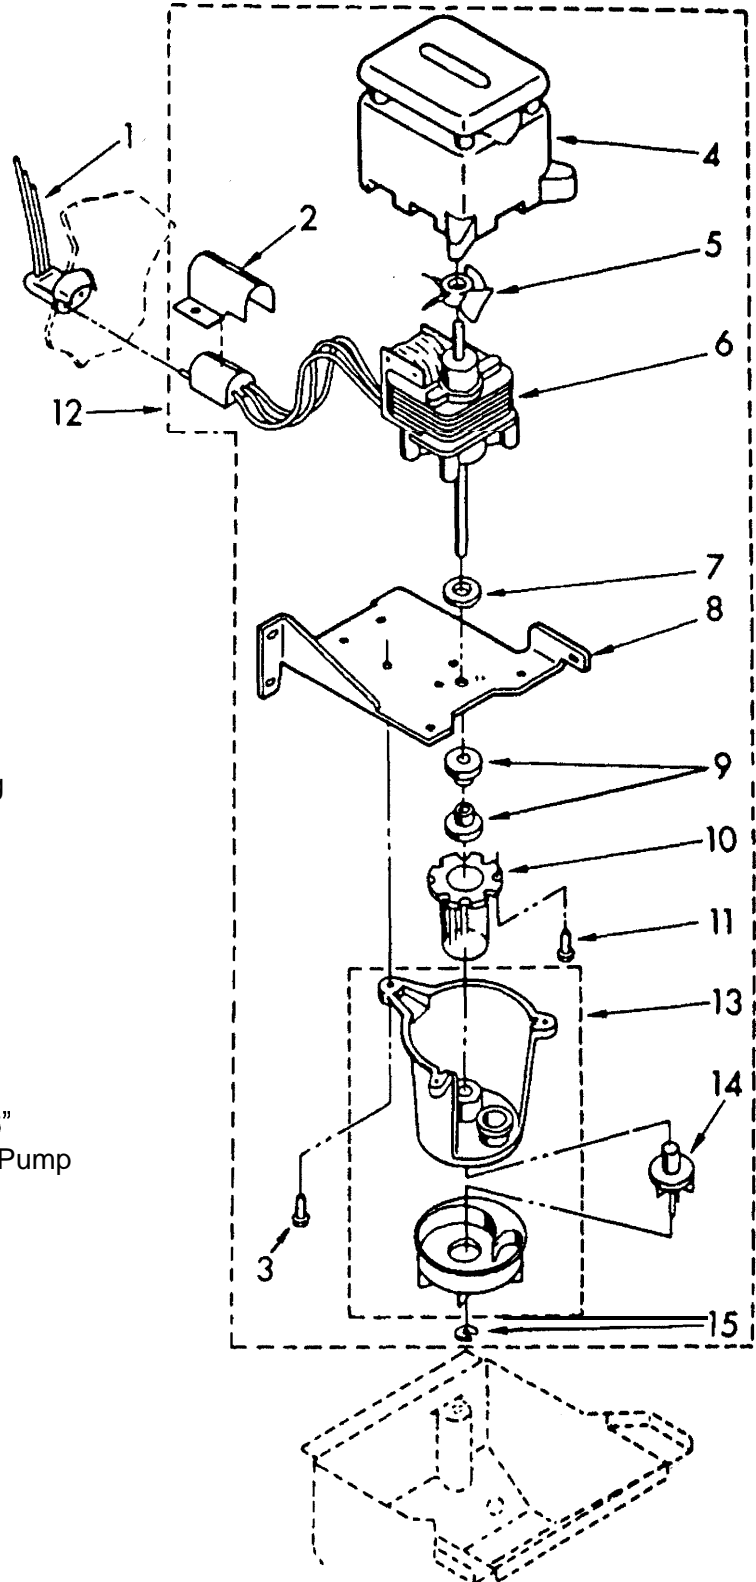

WATER PUMP COMPONENTS

WITH PARTS LIST (Prior to Serial #1181341)

<u>Ref #</u>	<u>Part #</u>	<u>Description</u>
1	569434	Pump Lead / Plug
2	756124	Plug Cover
3	681391	Screw
4	583155	Motor Housing
5	587096	Fan Blade
6	588572	Pump Motor
7	593060	Washer
8	756122	Pump Bracket
9	596016	Grommet
10	593229	Sleeve
11	681390	Screw, 8-42 x 3/8"
12	756782	Complete Water Pump
13	569607	Pump Housing
14	569513	Impeller
15	681301	Retainer Ring